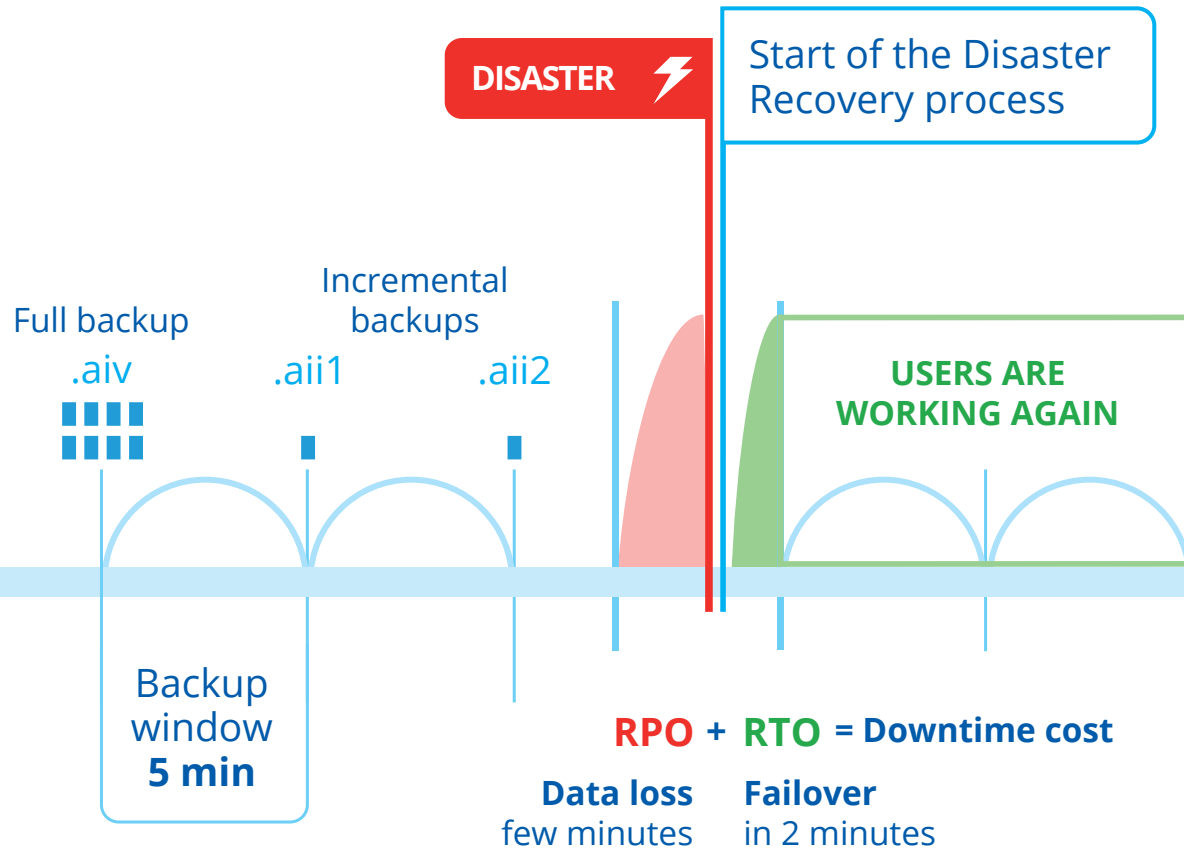

Backup, Disaster Recovery & Instant availability

Agentless
& Virtual

Agent-based
Physical environments

Why should you use Actiphly Backup & DR solutions?

Long downtime is no longer acceptable

RTO⁽¹⁾ < 5 min — With Actiphly's solutions, your systems and company are operational a few minutes after disasters, independently if the protected machine was on a OS installed directly on a hardware server, on a VM or hypervisor.

Prevent data loss

RPO⁽²⁾ < 5 min — Limit the impact of outage by backing up to 12 times an hour. Users and employees are not affected by this background process.

Agentless backup for Hyper-V and VMware

Backup all VMs at ones without installing any agent on the guest machines nor the host with ActiImage Protector Virtual HyperAgent.

We [prevent ransomware from accessing and damaging backup files!](#)

Automated backup testing!

Ensure you can be **DisasterReady** at any time can only be done by continuously testing backup files. No time? We [automated testings](#) for you and not only check backup creation but also chain consistency and backup bootability!